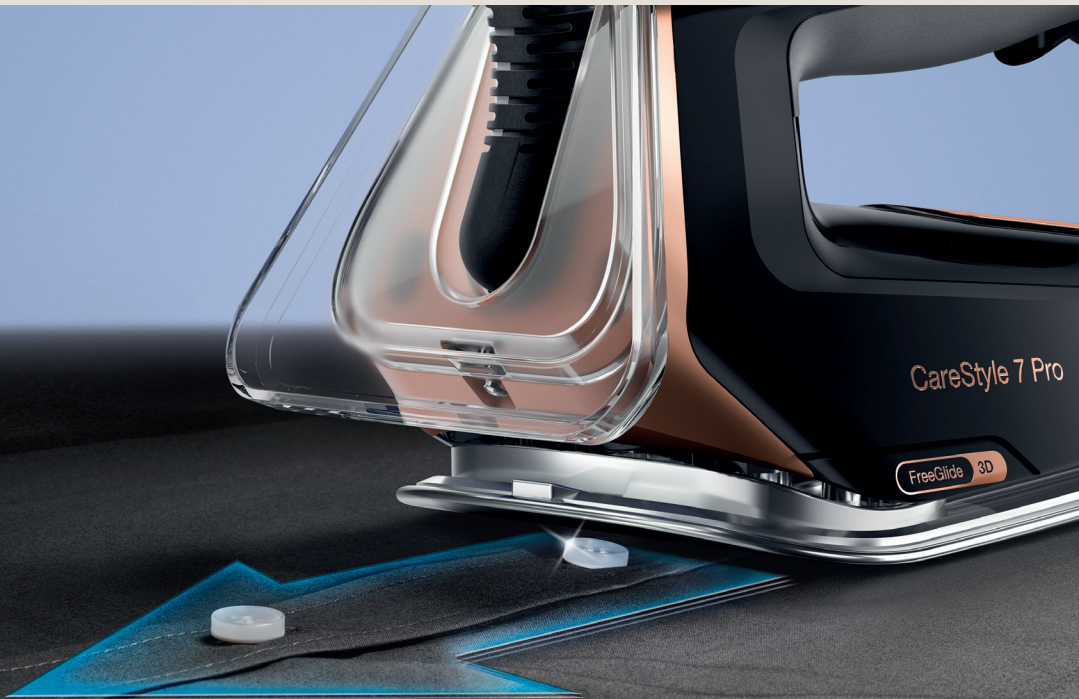

世界首創FreeGlide 3D技術

The world's first FreeGlide 3D Technology

獨特的曲線尾部設計底板，保證360°滑動性，可以向後滑過任何障礙物，不需因鈕扣，衫袋或皺摺而轉換熨斗的方向，令熨燙變得更輕鬆方便。

The unique upward curving soleplate guarantees 360° glideability. Glide backwards over any obstacle like buttons and pockets without getting stuck.

EloxalPlus 底板

EloxalPlus Soleplate

EloxalPlus底板比不銹鋼堅硬達2倍*，而且具備非凡滑動性，可向後滑動，令熨燙過程更快速。

The unique EloxalPlus soleplate provides extraordinary glideability to accelerate the ironing process. You can finish ironing quicker than ever before. 2x harder than stainless steel.*

*外部實驗室測試，與AISI 304作比較

* External laboratory test, compared to AISI 304.